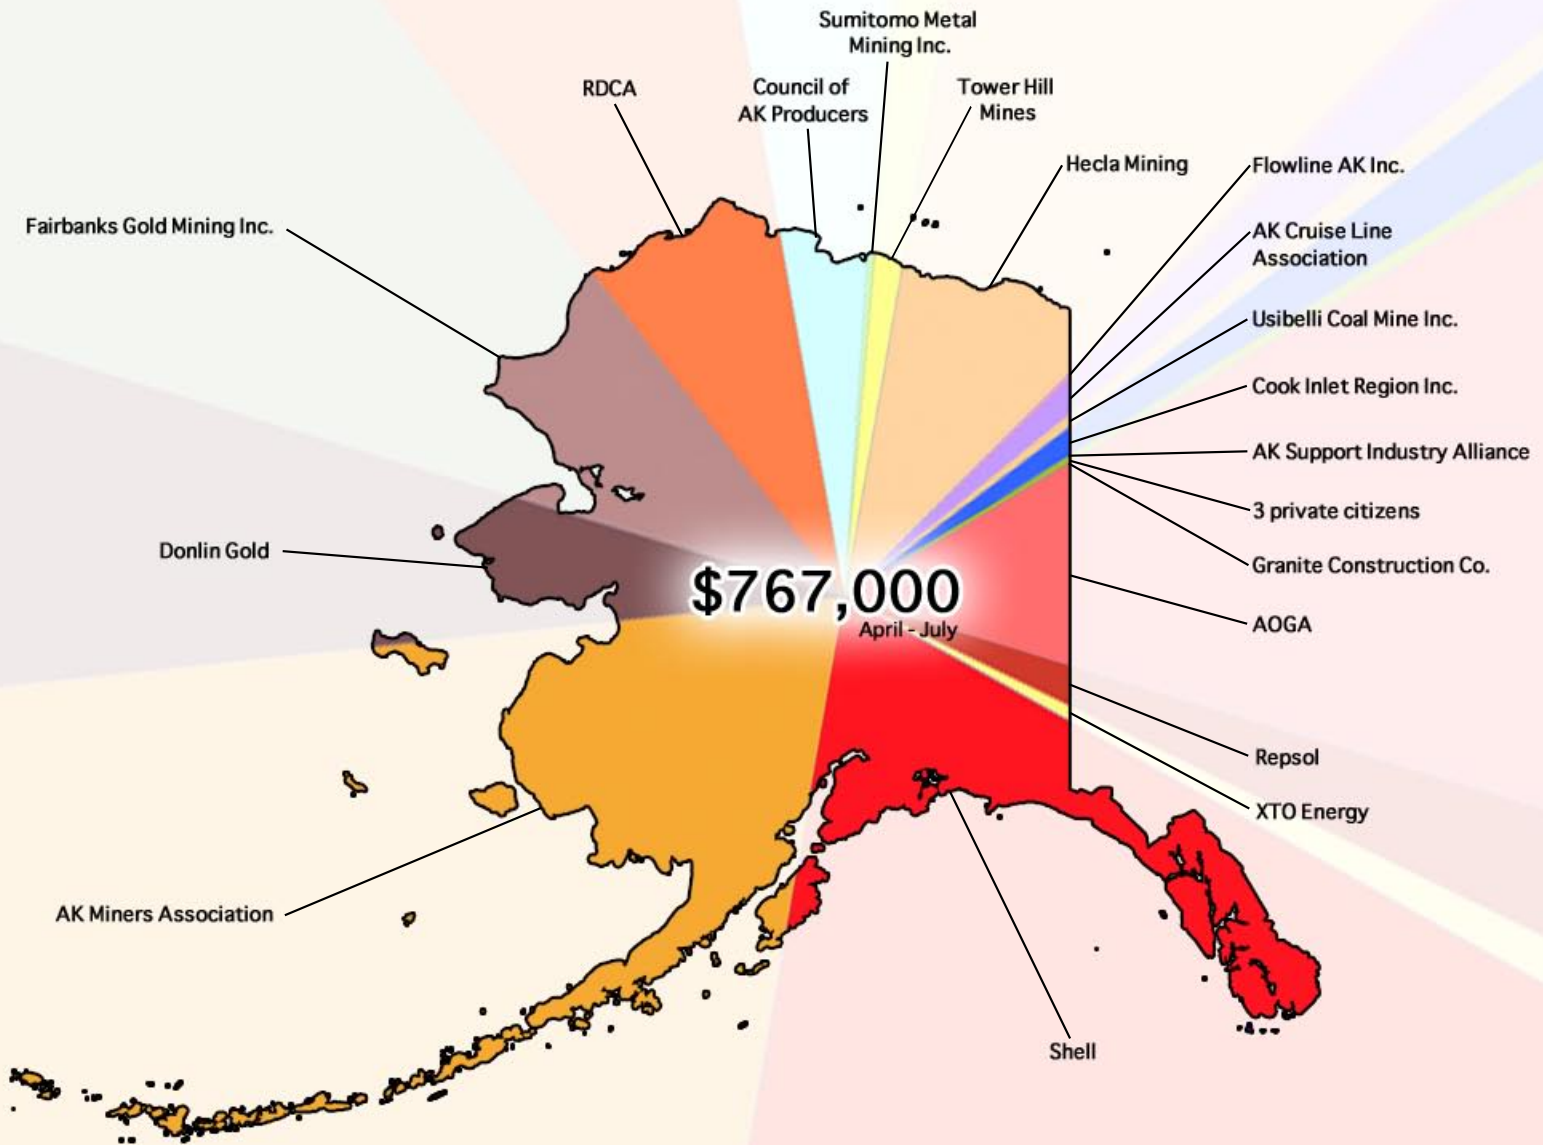

Who's Buying Alaska's Primary Election?

Who do these associations represent?

BP, ConocoPhillips, ExxonMobil, Koch Industries, Chevron Corp., Apache Corp., ENI, Hill Corp., Marathon Oil Co., Arctic Slope Reg. C., Pioneer Natural Resources Company, Repsol, Royal Dutch Shell, Statoil, Tesoro Corp., Nova Gold, Berrick, Kinross, Resource Development Council of AK, Hecla Mining, Teck Resources Ltd., NANA, Summitomo Metal Mining Co. Ltd., Anglo-American, Northern Dynasty Minerals Ltd., Rio Tinto, Tower Hill Mines, Pebble Partnership, Flowline Alaska Inc., Royal Caribbean International, Nippon Yusen, Magical Cruise Line, Carnival Corp., Prestige Cruise Holdings, Apollo Global Mgt., Norwegian Cruise Line, Oceania Cruises, Princess Cruises, Regent Seven Seas Cruises, Silver Sea, Disney Cruise Line, Holland America Line, Celebrity Cruises, Usibelli Coal Mine Inc., Cook Inlet Region Inc., AK Support Industry Alliance, Granite Construction Co., 3 private citizens.

And where are they from?

London, UK; Houston, TX; Irving, TX; Wichita, KS; San Ramon, CA; Houston, TX; London, UK; San Ramon, CA; Rome, ITA; Irving, TX; Wichita, KS; Anaheim, CA; Houston, TX; Barrow, AK; Irving, TX; Madrid, ESP; The Hague, NED; Stavenger, NOR; San Antonio, TX; Irving, TX; Houston, TX; The Hague, NED; Anchorage, AK; Vancouver, CAN; Toronto, CAN; Toronto, CAN; Anchorage, AK; Coeur d'Alene, ID; Vancouver, CAN; Kotzebue, AK; Toronto, CAN; Tokyo, JPN; Toronto, CAN; Vancouver, CAN; London, UK; Vancouver, CAN; London, UK; Englewood, CO; London, UK; Vancouver, CAN; Vancouver, CAN; Toronto, CAN; Tokyo, JPN; Englewood, CO; Coeur d'Alene, ID; Fairbanks, AK; Doral, FL; Miami, FL; Tokyo, JPN; London, UK; London, UK; Miami, FL; Doral, FL; Doral, FL; New York City, NY; Miami, FL; Miami, FL; Monoco; Miami, FL; Miami, FL; Fort Lauderdale, FL; Healy, AK; Anchorage, AK; Anchorage, AK; Juneau, AK; Anchorage, AK; Anchorage, AK; Watsonville, CA.