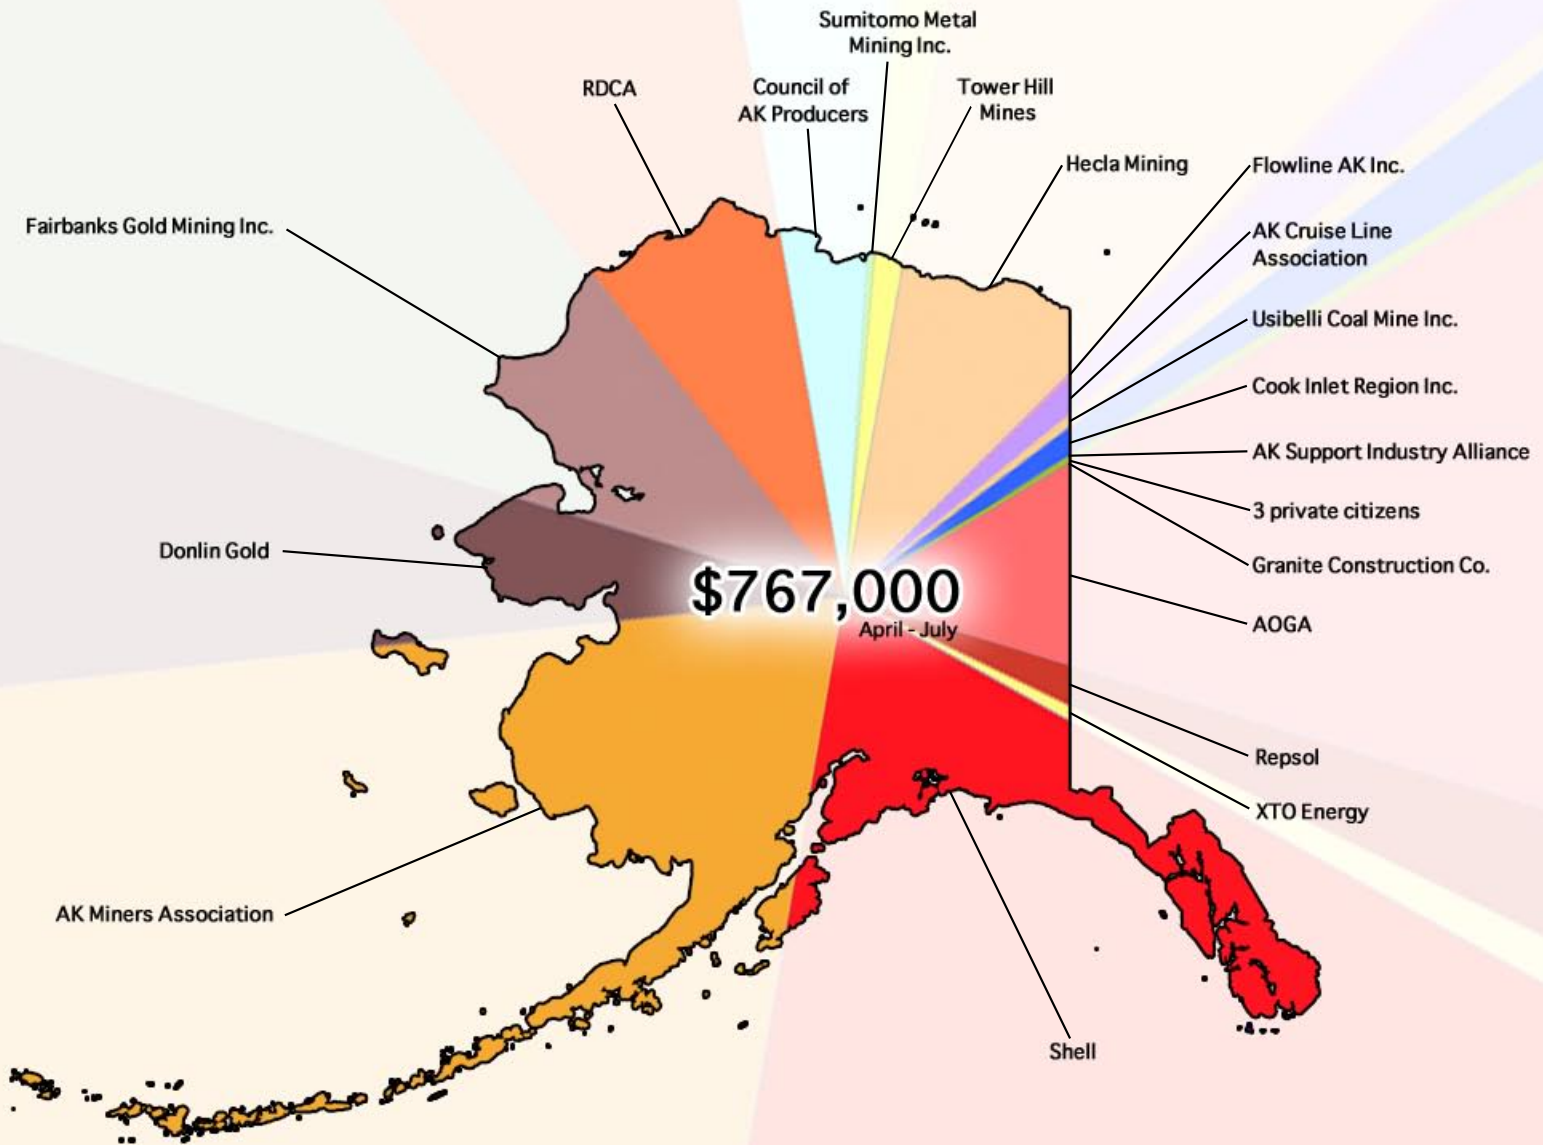

# Who's Buying Alaska's Primary Election?

## Who do these associations represent?

BP, ConocoPhillips, ExxonMobil, Koch Industries, Chevron Corp., Apache Corp., ENI, Hill Corp., Marathon Oil Co., Arctic Slope Reg. C., Pioneer Natural Resources Company, Repsol, Royal Dutch Shell, Statoil, Tesoro Corp., Nova Gold, Berrick, Kinross, Resource Development Council of AK, Hecla Mining, Teck Resources Ltd., NANA, Sumitomo Metal Mining Co. Ltd., Anglo-American, Northern Dynasty Minerals Ltd., Rio Tinto, Tower Hill Mines, Pebble Partnership, Flowline Alaska Inc., Royal Caribbean International, Nippon Yusen, Magical Cruise Line, Carnival Corp., Prestige Cruise Holdings, Apollo Global Mgt., Norwegian Cruise Line, Oceania Cruises, Princess Cruises, Regent Seven Seas Cruisies, Silver Sea, Disney Cruise Line, Holland America Line, Celebrity Cruises, Usibelli Coal Mine Inc., Cook Inlet Region Inc., AK Support Industry Alliance, Granite Construction Co., 3 private citizens.

## And where are they from?

London, UK; Houston, TX; Irving, TX; Wichita, KS; San Ramon, CA; Houston, TX; London, UK; San Ramon, CA; Rome, ITA; Irving, TX; Wichita, KS; Anaheim, CA; Houston, TX; Barrow, AK; Irving, TX; Madrid, ESP; The Hague, NED; Stavenger, NOR; San Antonio, TX; Irving, TX; Houston, TX; The Hague, NED; Anchorage, AK; Vancouver, CAN; Toronto, CAN; Toronto, CAN; Anchorage, AK; Coeur d'Alene, ID; Vancouver, CAN; Kotzebue, AK; Toronto, CAN; Tokyo, JPN; Toronto, CAN; Vancouver, CAN; London, UK; Vancouver, CAN; London, UK; Englewood, CO; London, UK; Vancouver, CAN; Vancouver, CAN; Toronto, CAN; Tokyo, JPN; Englewood, CO; Coeur d'Alene, ID; Fairbanks, AK; Doral, FL; Miami, FL; Tokyo, JPN; London, UK; London, UK; Miami, FL; Doral, FL; Doral, FL; Doral, FL; New York City, NY; Miami, FL; Miami, FL; Monoco; Miami, FL; Miami, FL; Fort Lauderdale, FL; Healy, AK; Anchorage, AK; Anchorage, AK; Juneau, AK; Anchorage, AK; Anchorage, AK; Watsonville, CA.