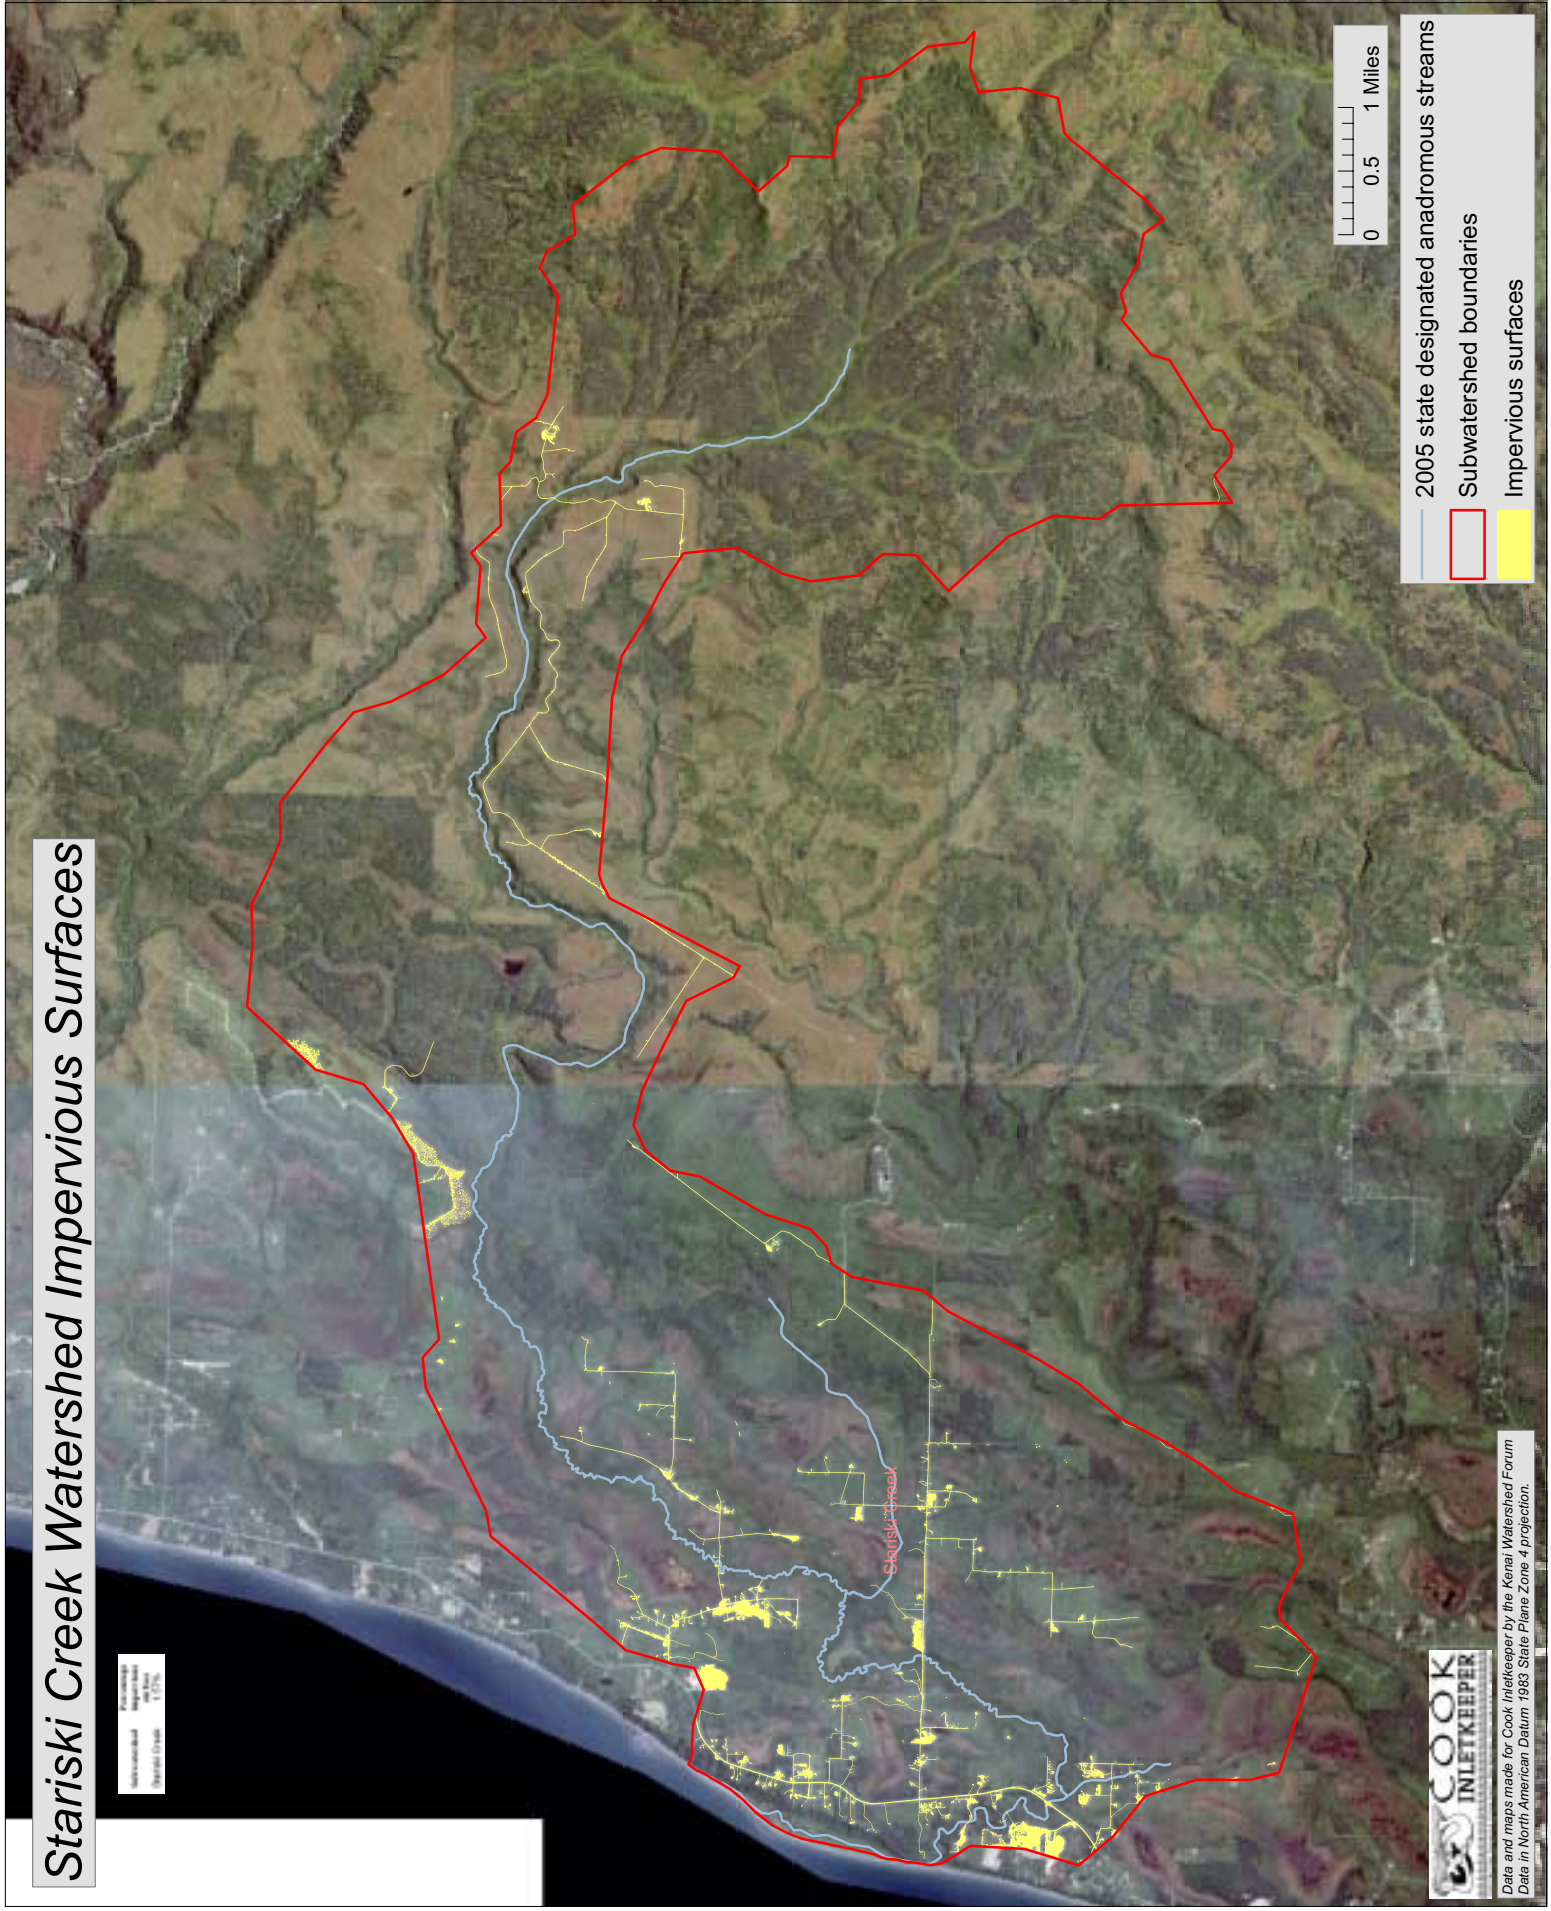

Stariski Creek Watershed Impervious Surfaces

Date and maps made for Cook Inlet Keeper by the Kenai Watershed Forum
Data in North American Datum, 1983 State Plane Zone 4 projection.