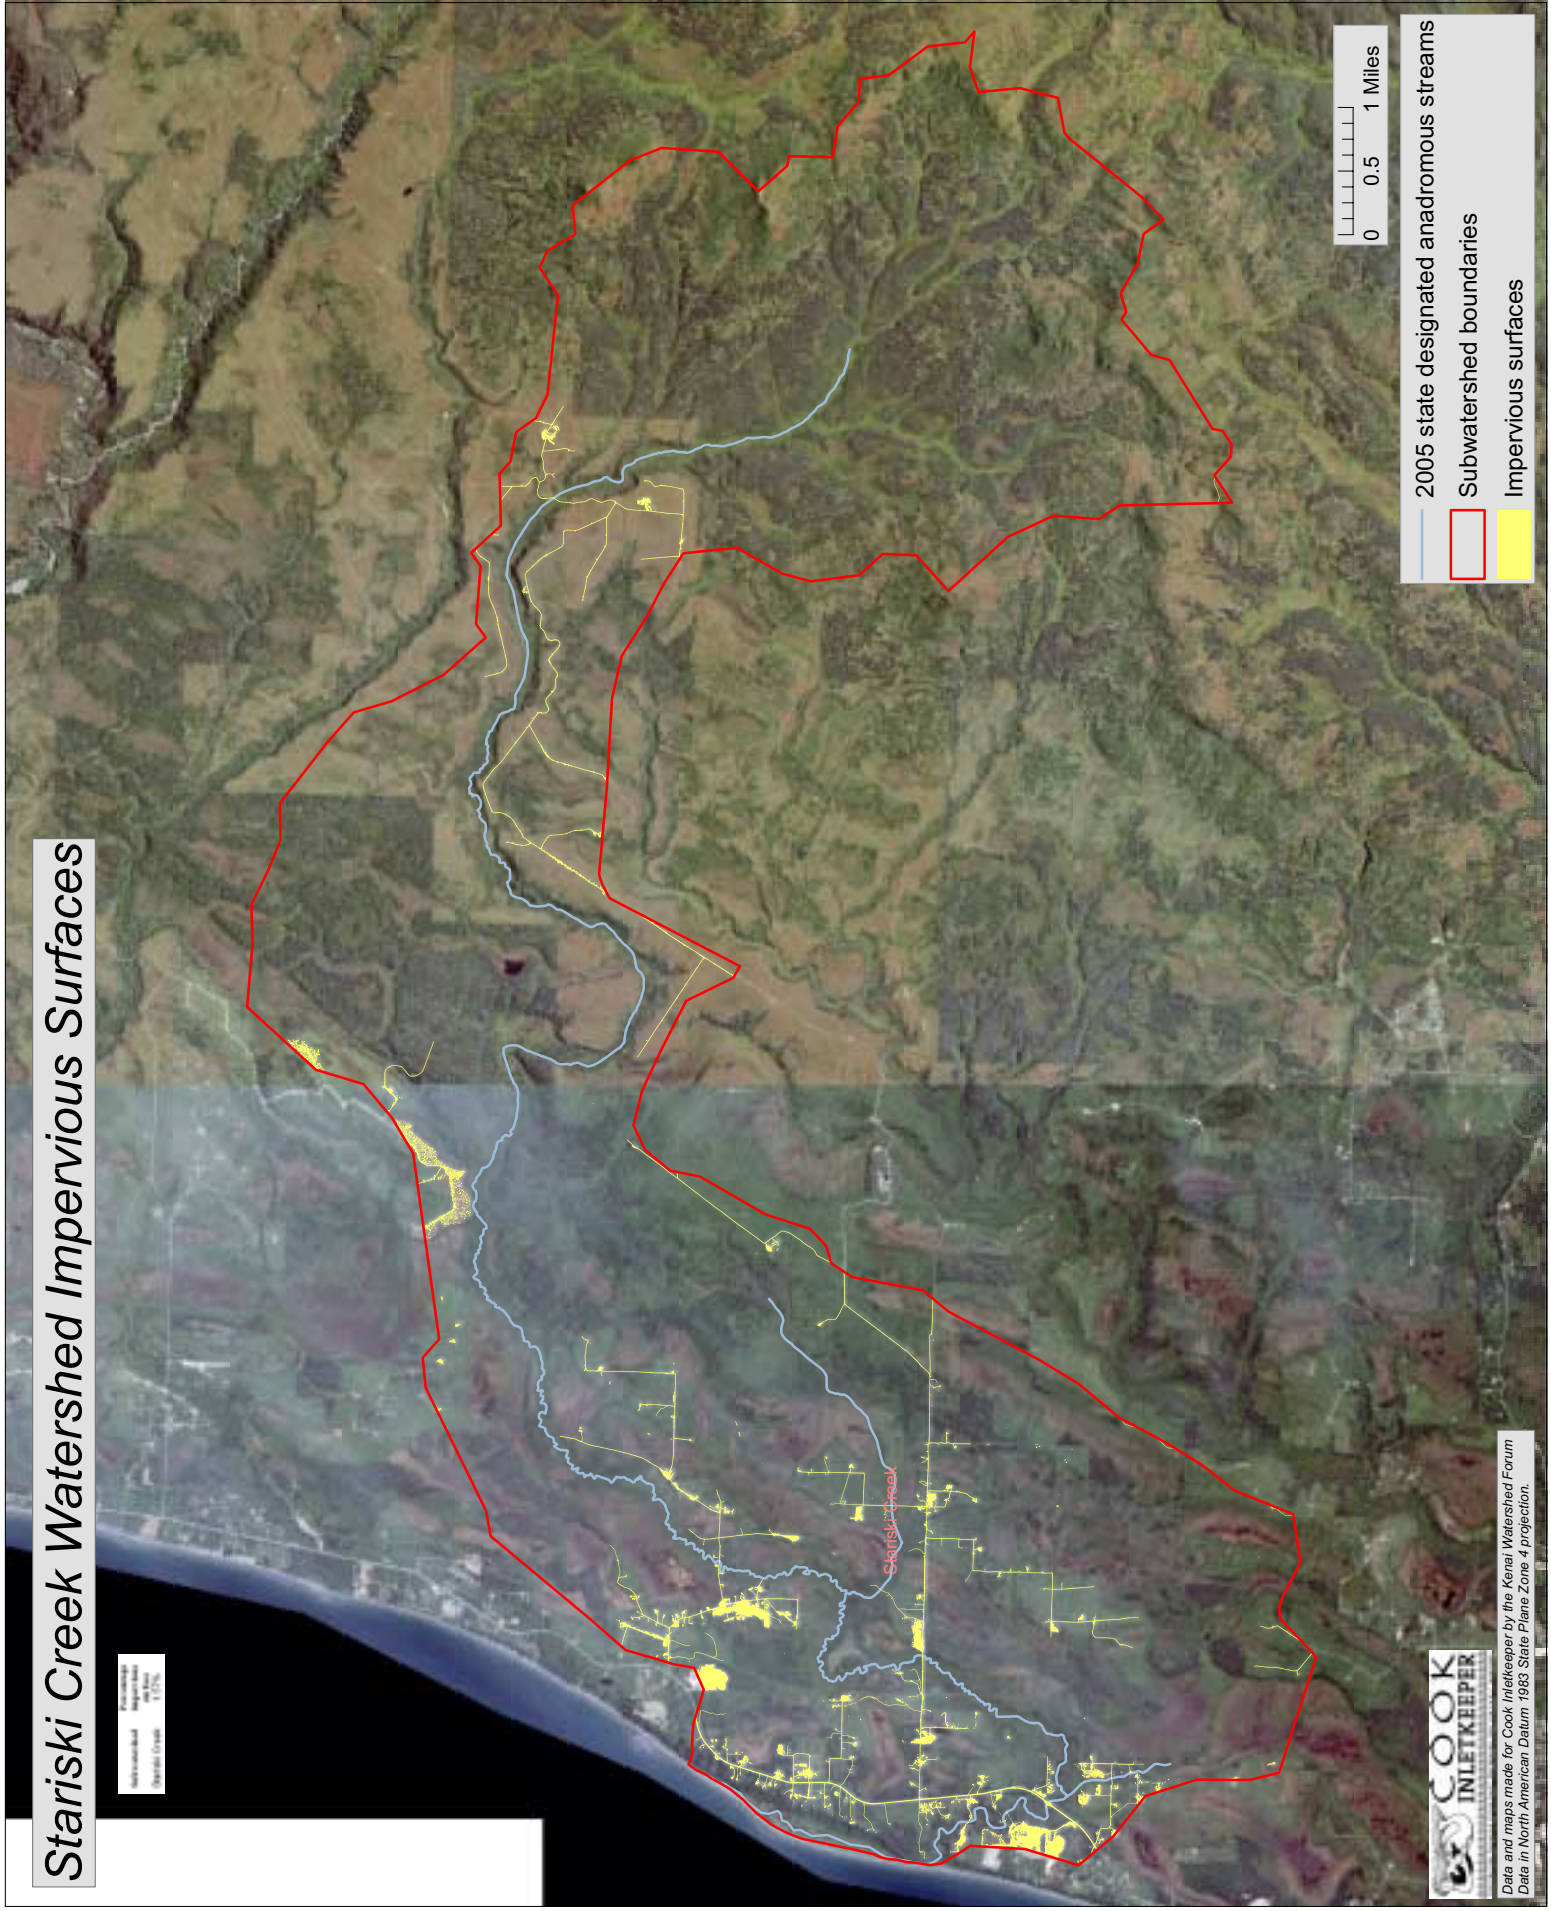

Stariski Creek Watershed Impervious Surfaces

Date and maps made for Cook Inletkeeper by the Kenai Watershed Forum
Data in North American Datum, 1983 State Plane Zone 4 projection.