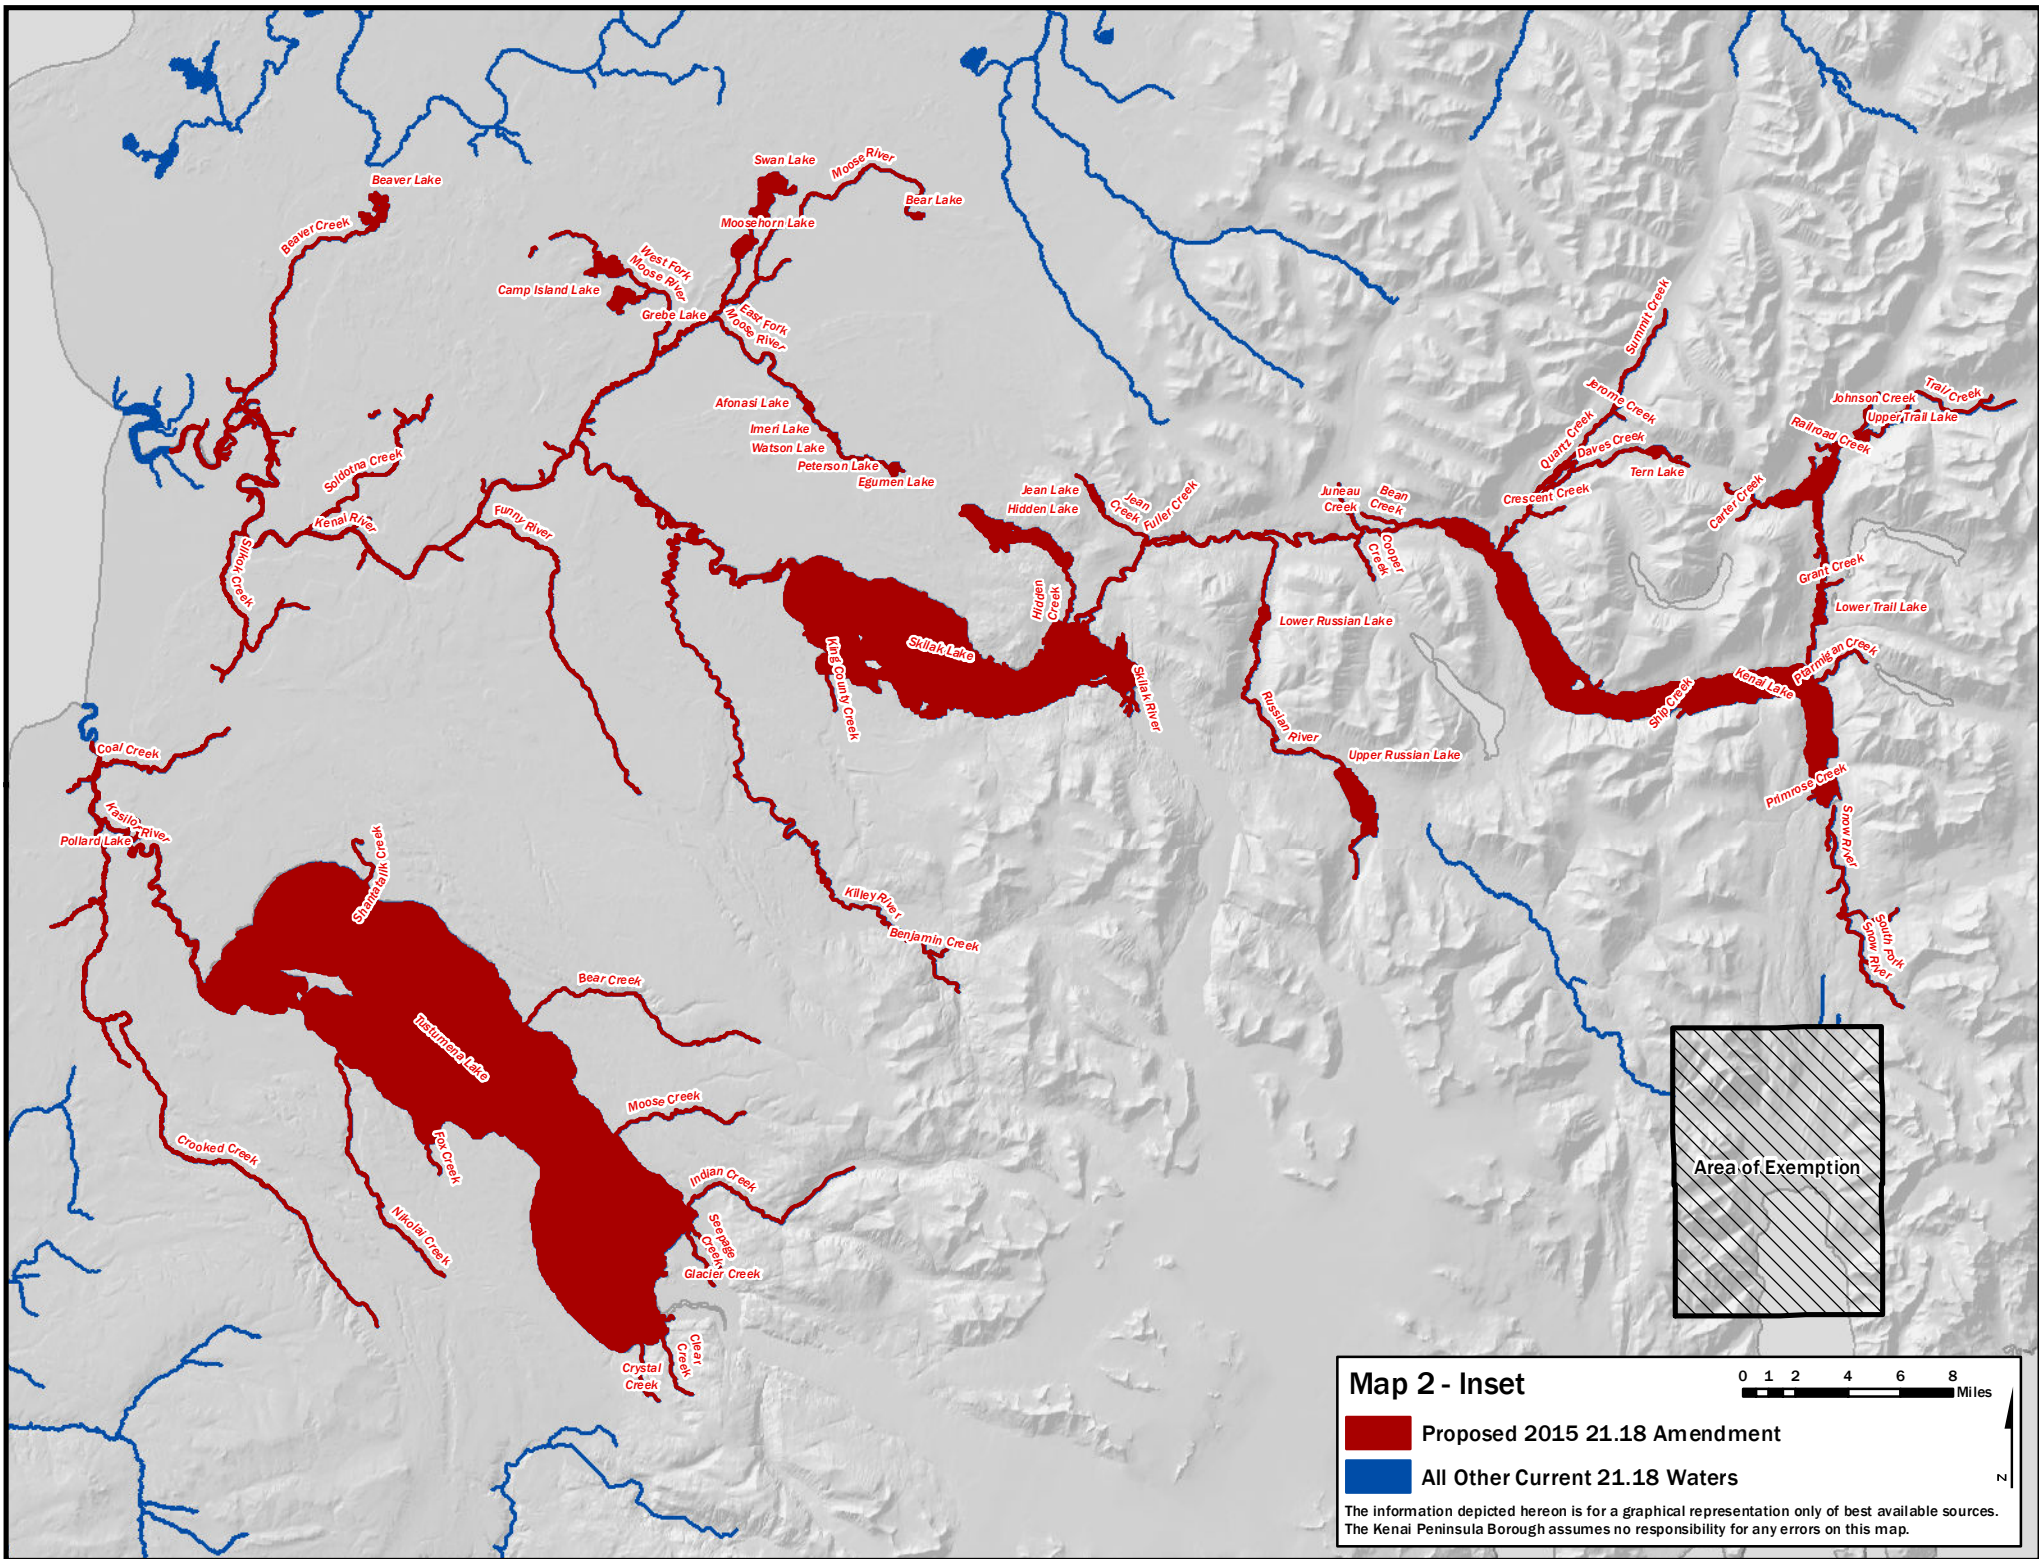

Map 1 - Overview

-  Proposed 2015 21.18 Amendment
-  All Other Current 21.18 Waters

The information depicted hereon is for a graphical representation only of best available sources. The Kenai Peninsula Borough assumes no responsibility for any errors on this map.

Map 2 - Inset

0 1 2 4 6 8 Miles

Proposed 2015 21.18 Amendment

All Other Current 21.18 Waters

The information depicted hereon is for a graphical representation only of best available sources. The Kenai Peninsula Borough assumes no responsibility for any errors on this map.