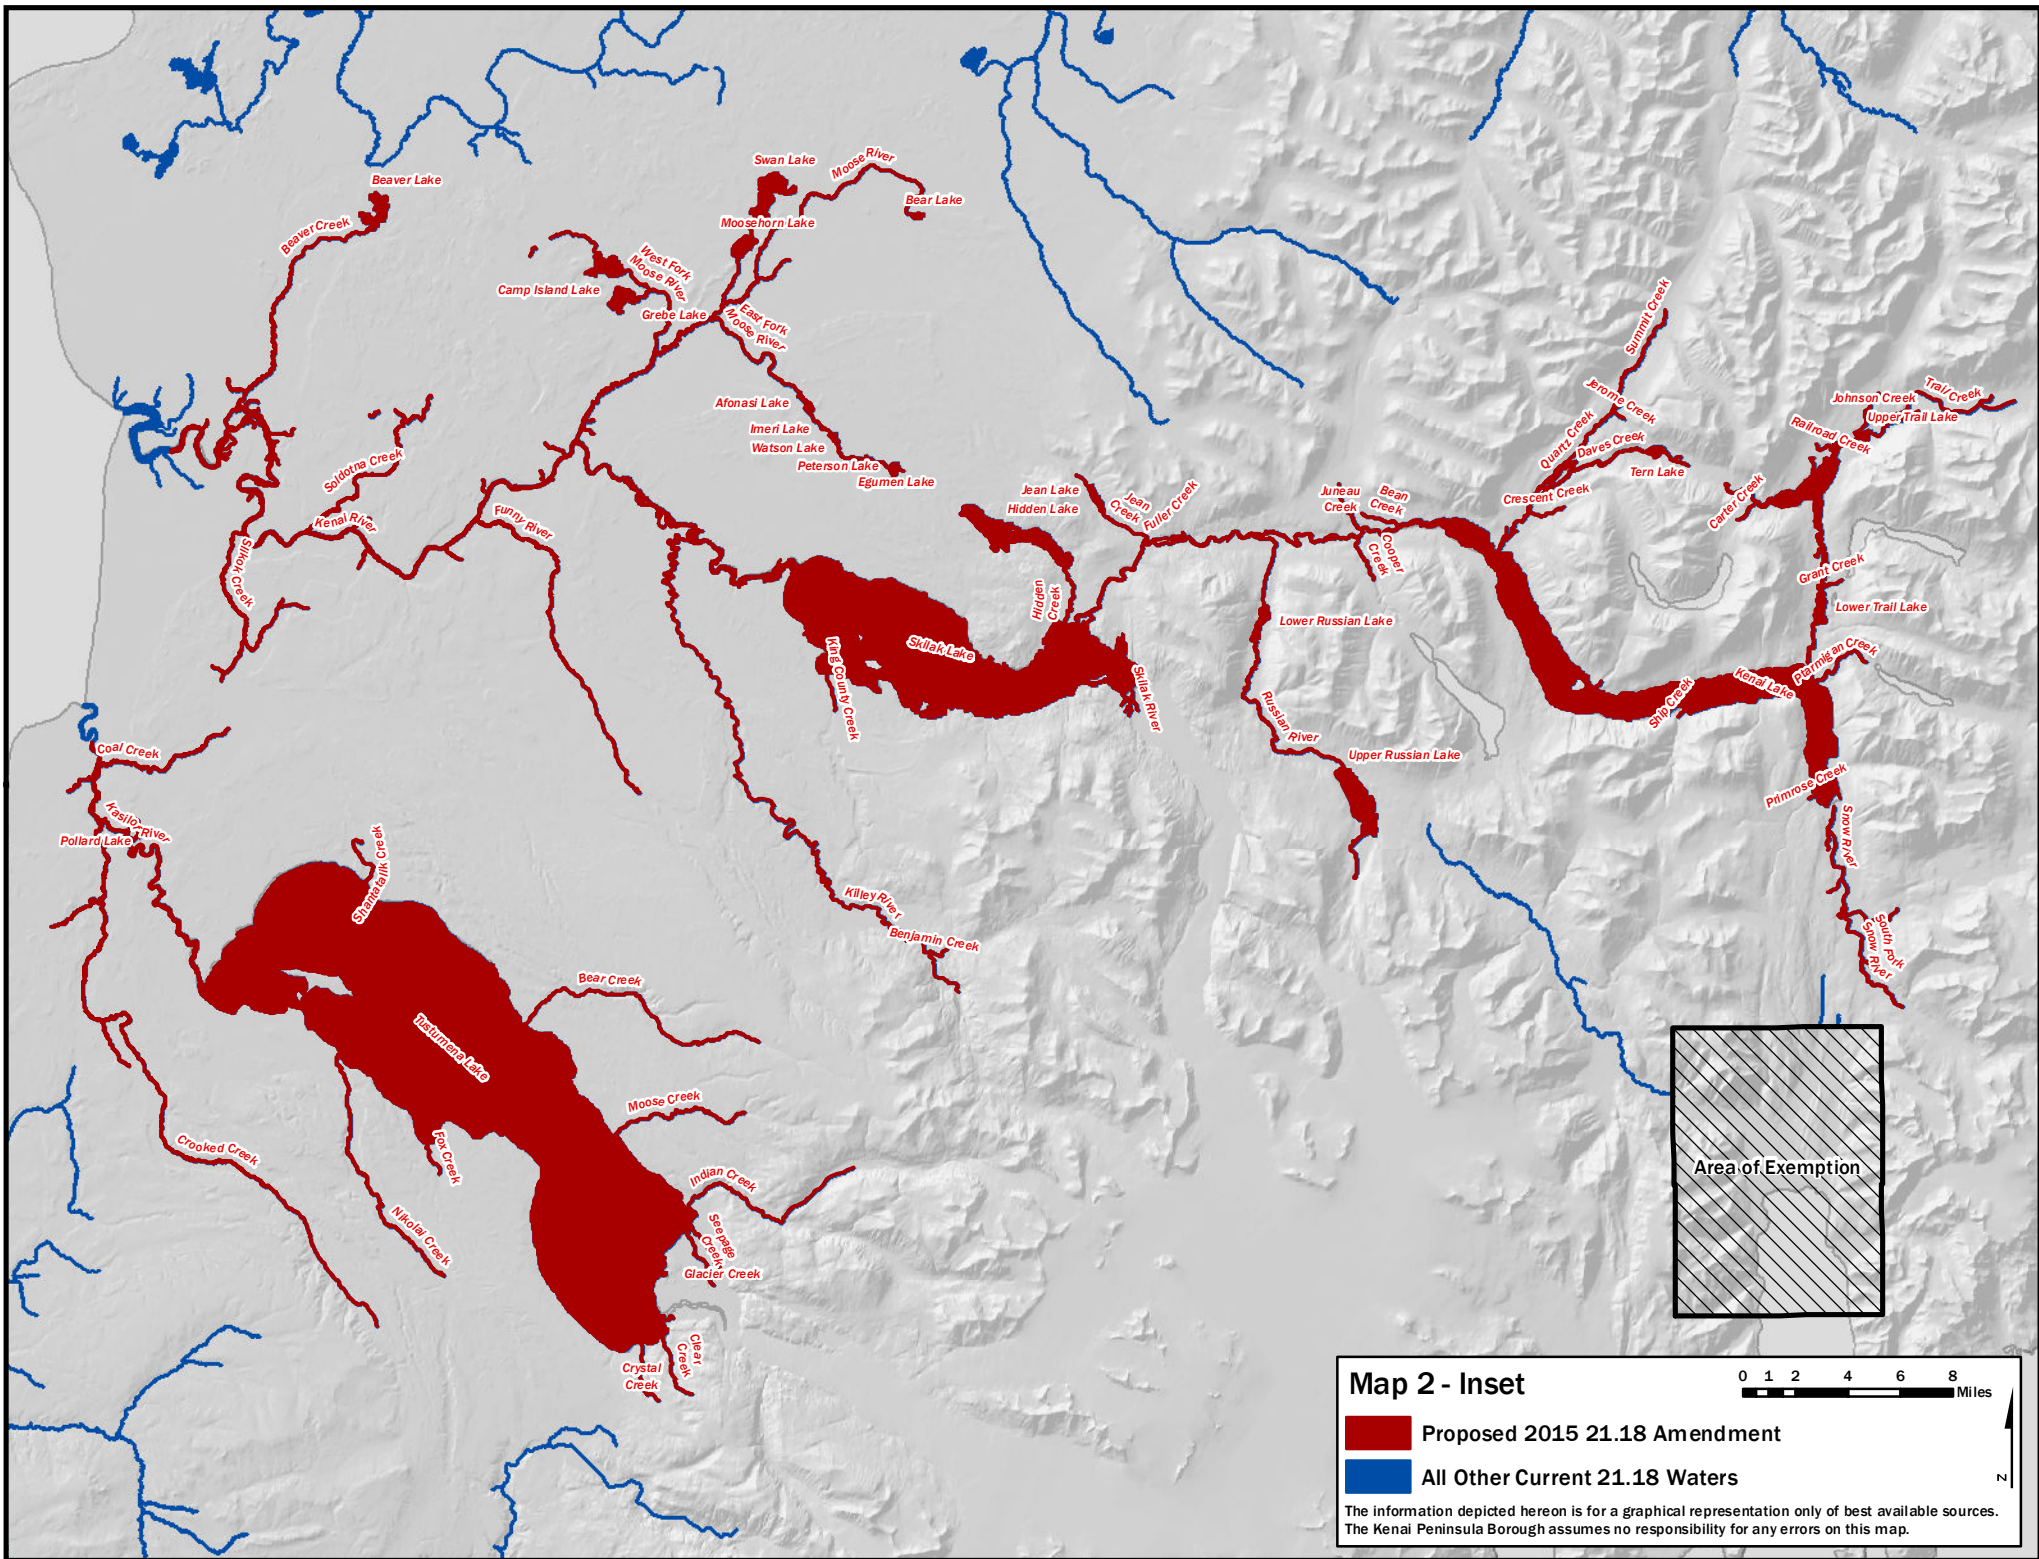

Map 1 - Overview

0 2.5 5 10 15 20
Miles

-  Proposed 2015 21.18 Amendment
-  All Other Current 21.18 Waters

The information depicted hereon is for a graphical representation only of best available sources. The Kenai Peninsula Borough assumes no responsibility for any errors on this map.

Map 2 - Inset

- Proposed 2015 21.18 Amendment
- All Other Current 21.18 Waters

The information depicted hereon is for a graphical representation only of best available sources. The Kenai Peninsula Borough assumes no responsibility for any errors on this map.